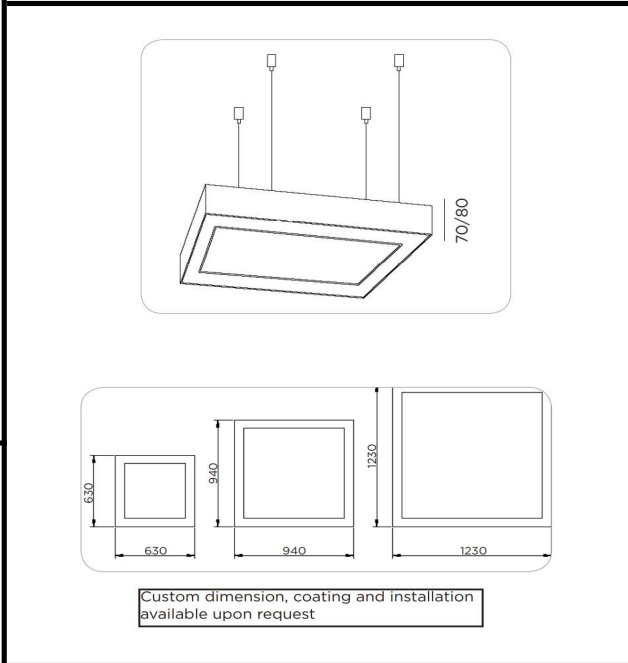

Sovitron Interior Pvt.Ltd.

Model Name	Square Ring Pendant / DLARSQUDDPD-50
Description	Architectural Light

Technical description	Image
-----------------------	-------

Dimension	L=Customised H=60/90/95mm
Frame	Aluminium
Color Tempertaure	5700K
Power	50W
Total Luminous Flux	4500 lm
Efficacy	90 lm/W
IP rating	50
Color Rendering	≥80
Mounting	Pendant
Optics	White Opal Diffuser
Dimming	NON-Dimmable
Operating Voltage	220-240 VAC
Standard Lifetime	L70 minimum at 50,000 burning hours

Dimension diagram

Remarks:-

Address: Plot #7 Saroorpur-Nangla Industrial Area,Ballabgarh-Sohna Road,Faridabad-121005
Email: info@sovitron.com